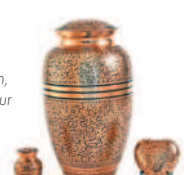

Antique Silver Oak
AU2813K - AU2813L - AU2813H

Note:
Hand etched item,
variations do occur

Copper Oak
AU2804K - AU2804L - AU2804H

CLOISSONNÉ

(copper/enamel)

Elite L:23.4x17cm K:7.9x5.3cm H:7.6x6.3cm

Etienne L:27.9x17.8cm K:8.9x5.1cm H:7.6x6.4cm