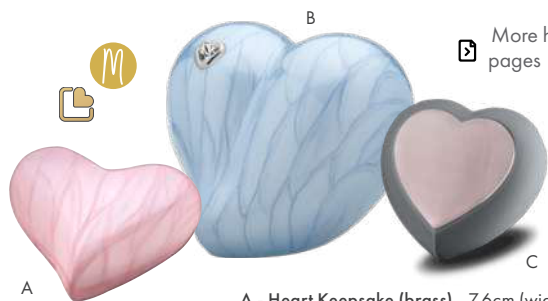

More hearts pages 14-15

A - Heart Keepsake (brass) - 7.6cm (wide)
Pink AULH667 - (Blue AULH668 - Pearl AULH669)
B - LoveHeart (brass with crystal) - 12.7cm (high)
Blue AULC1002 - (Pink AULC1001 - Pearl AULC1003)
C - Drop Heart RoseGold (stainless steel and alloy)
4.6cm (high) **French Grey/Brushed** AULH584