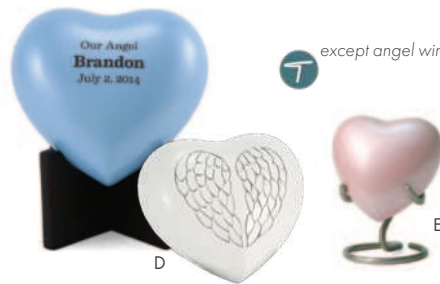

A - Heart Keepsake (brass) - 7.6cm (wide)
Pink AULH667 - (Blue AULH668 - Pearl AULH669)
B - LoveHeart (brass with crystal) - 12.7cm (high)
Blue AULC1002 - (Pink AULC1001 - Pearl AULC1003)
C - Drop Heart RoseGold (stainless steel and alloy)
4.6cm (high) **French Grey/Brushed** AULH584

except angel wings

D - Arielle Heart Keepsakes - (brass) 5.8x11.4x11.4cm
Pearl Blue AU2790H - Pearl Angel Wings AU2794H
(Pearl White AU2792H - Pearl Pink AU2791H)

E - Satori Heart (brass) - 7.4x6.9cm
Pink Pearl AU5262H
(Satori Ocean AU5260H - Pearl AU5261H)

Stands sold separately - see pages 14-15.