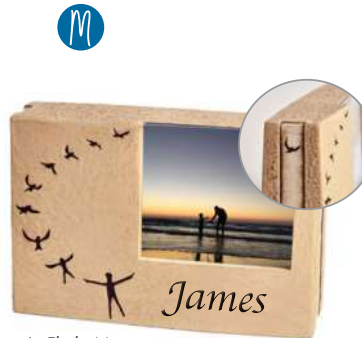

Love's Story Keepsake
10.8 x 7.6 (dia) cm
AUR3019

Heart Memory Keepsake Frame
21.6 x 5.1 x 12.7cm (fits a 10 x 9.9cm photo)
AUR4002
Frame colour is similar tone to all other "Heart" products
Engraving available separately

Heart Adult Urn Blank
Perfect for adding your own choice of words
17.5 x 15.1 x 28.4cm
AUR1002

Love Forever Keepsake
9 x 6.5 x 11cm
AUR3016

Love Forever Adult Urn
24.1 x 15.5 x 28.6cm
Holds a 5x7" (13x18cm) Photo
AUR1006

In Flight Adult Urn
20.8 x 12.7 x 26 cm
AUR1001

In Flight Keepsake
8.9 x 5.7 x 11.3cm
AUR3001

In Flight Candle
14.0 x 9.5 x 12.7cm
AUR2001

In Flight Memory Keepsake Frame
20 x 5 x 14cm
AUR4001
Engraving available separately