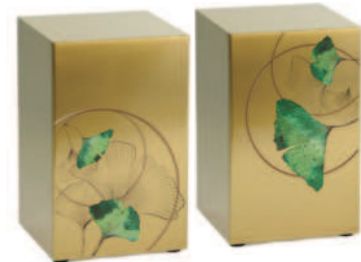

Ginkgo Bronze
AU100316 - AU100317