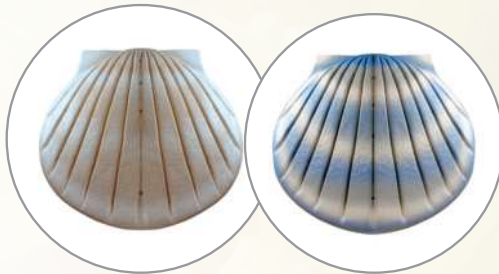

Silver Soul birds (brass)
(sold individually)

• Male - K:5.7cm A:22.8cm (high)
AULK562 - AULA562

*Female - K:5.1cm A:20.3cm (high)
AULK563 - AULA563

Birds are ALL SILVER
Black shading seen is a reflection only

Please note that the large size will hold one full set of cremains only, however these urns are lovely as companion pieces when used together (sold individually).

M T Personalisation available separately - page 6

Outdoor Companion Urn
(powder coated aluminium)
29W x 17.5D x 27H cm
Engraving included
DP012

Waterproof when sealed with silicone. These products are suitable to be placed outdoors or indoors.
See page 52 for more info.

Sand
AUPSS01

Aqua
AUPSA01

(Eco) Shell Urns
40.6 x 40.6 x 15.2cm
Handcrafted for biodegradable placement of cremated remains in water, briefly floating before gracefully sinking. (Comes with carry case. More information on page 47)