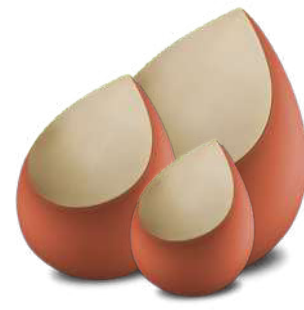

Drop Terracotta / Brushed Gold
AULM587 - AULA587 - AULK587

Drop Pink and Blue / Brushed Pewter
Pink AULM588 - AULK588
Blue AULM589 - AULK589

TREE OF LOVE

(brass)
A:29cm K:8.4cm (high)

Tree of Love
AULA1100 - AULK1100 - AUNL1470
(more information on pendant page 68)