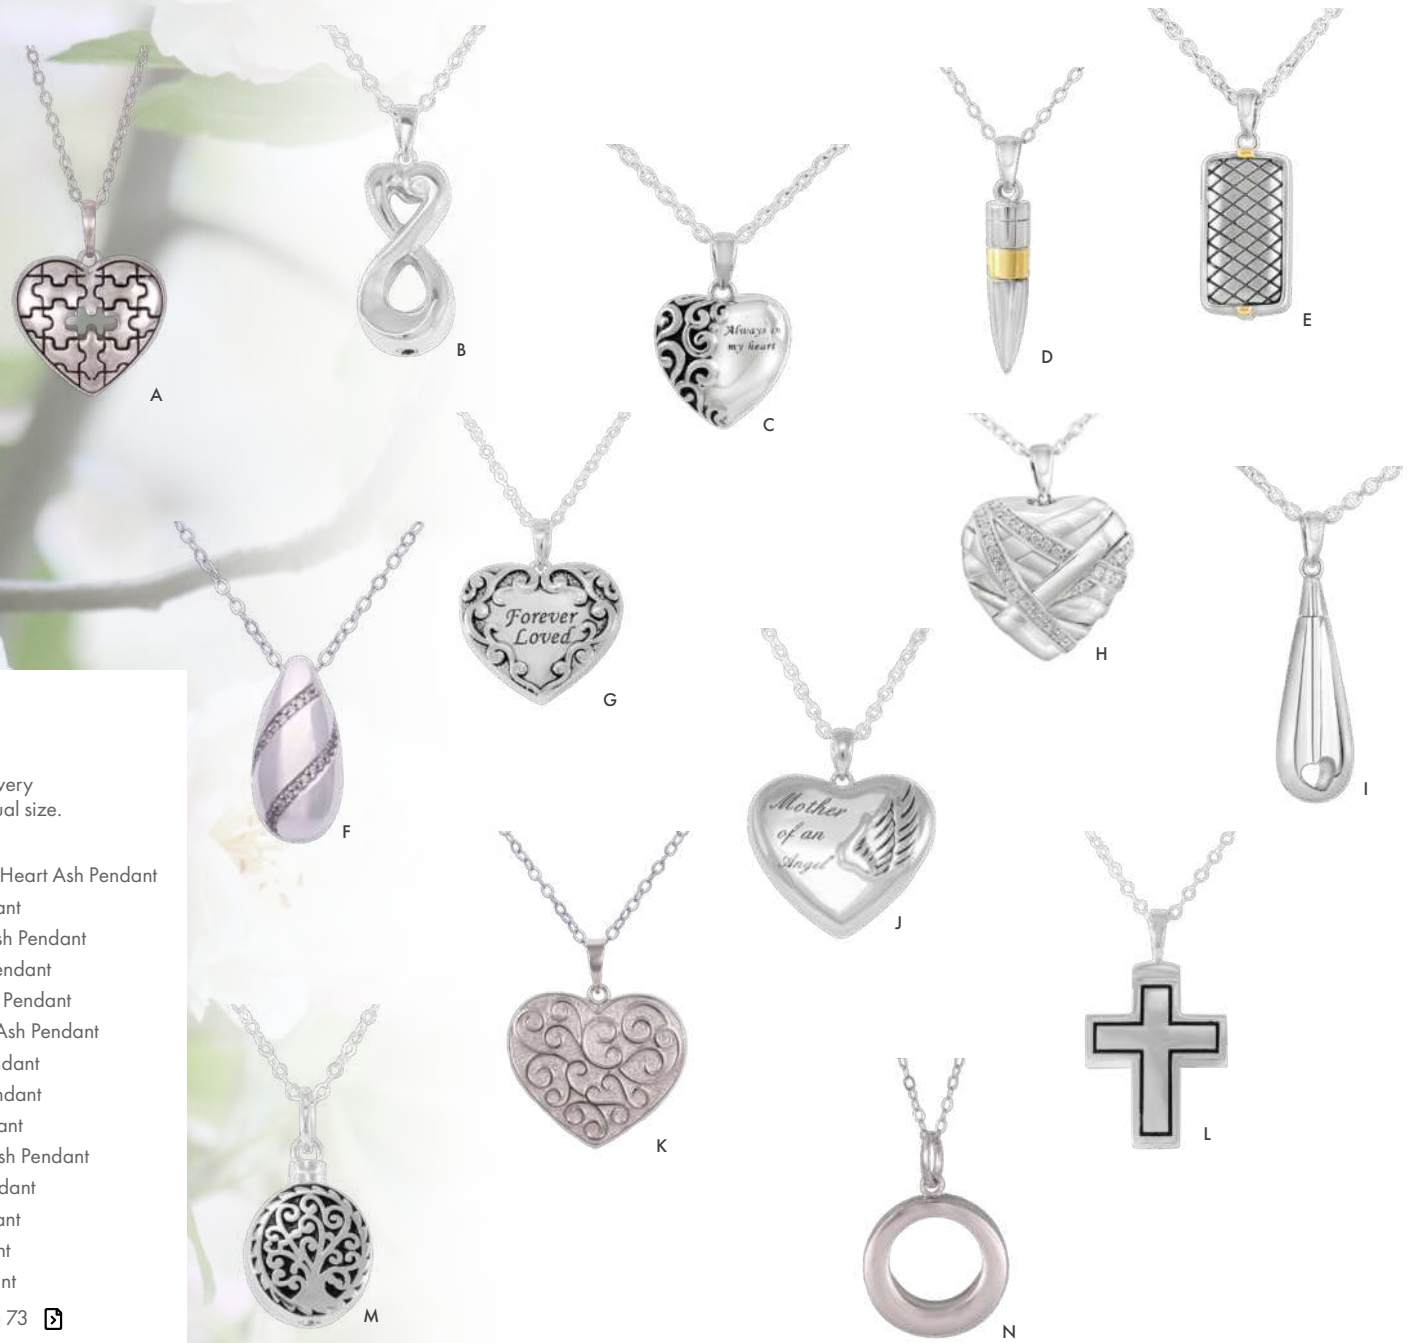

Sterling Silver

By their design the pieces shown hold only a very nominal amount of cremains. Not shown actual size.

Chain may vary.

- A AUN2850 Missing a Piece of my Heart Ash Pendant
- B AUN3745 Infinite Love Ash Pendant
- C AUN4333 Always in my Heart Ash Pendant
- D AUN30197 Two Tone Bullet Ash Pendant
- E AUN5529 Woven Rectangle Ash Pendant
- F AUN9424 Tear (Cubic Zirconia) Ash Pendant
- G AUN9659 Forever Loved Ash Pendant
- H AUN9426 Healing Heart Ash Pendant
- I AUN3610 Tear of Love Ash Pendant
- J AUN10125 Mother of An Angel Ash Pendant
- K AUN19273 Filigree Heart Ash Pendant
- L AUN2723 Large Cross Ash Pendant
- M AUN7742 Tree of Life Ash Pendant
- N AUN2840 Plain Circle Ash Pendant

Long chain available for purchase - see page 73