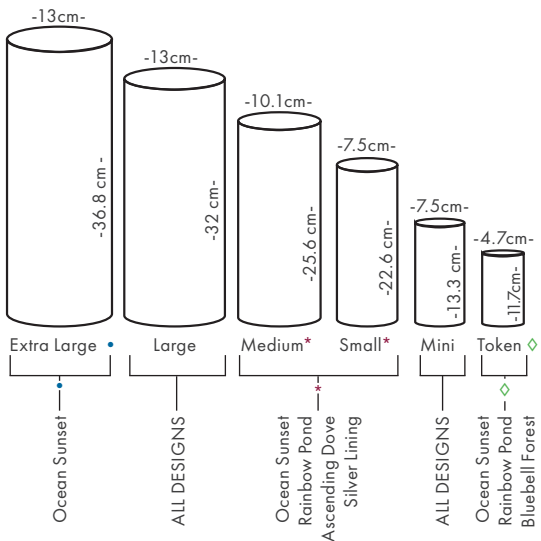

Sizing

Passages Only Large and Mini available for all Passages tube styles. Other sizes available as noted only - refer to legend • ♦