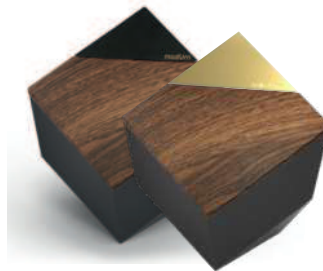

PREMIUM Wood Print: AUMUMP5
LUX TOP: AUMUMPL5