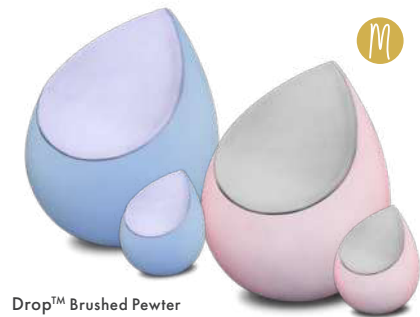

Drop™ Brushed Pewter (Stainless Steel & Alloy)
15cm (high)
Blue AULM589 - AULK589
Pink AULM588 - AULK588

More colours on page 8